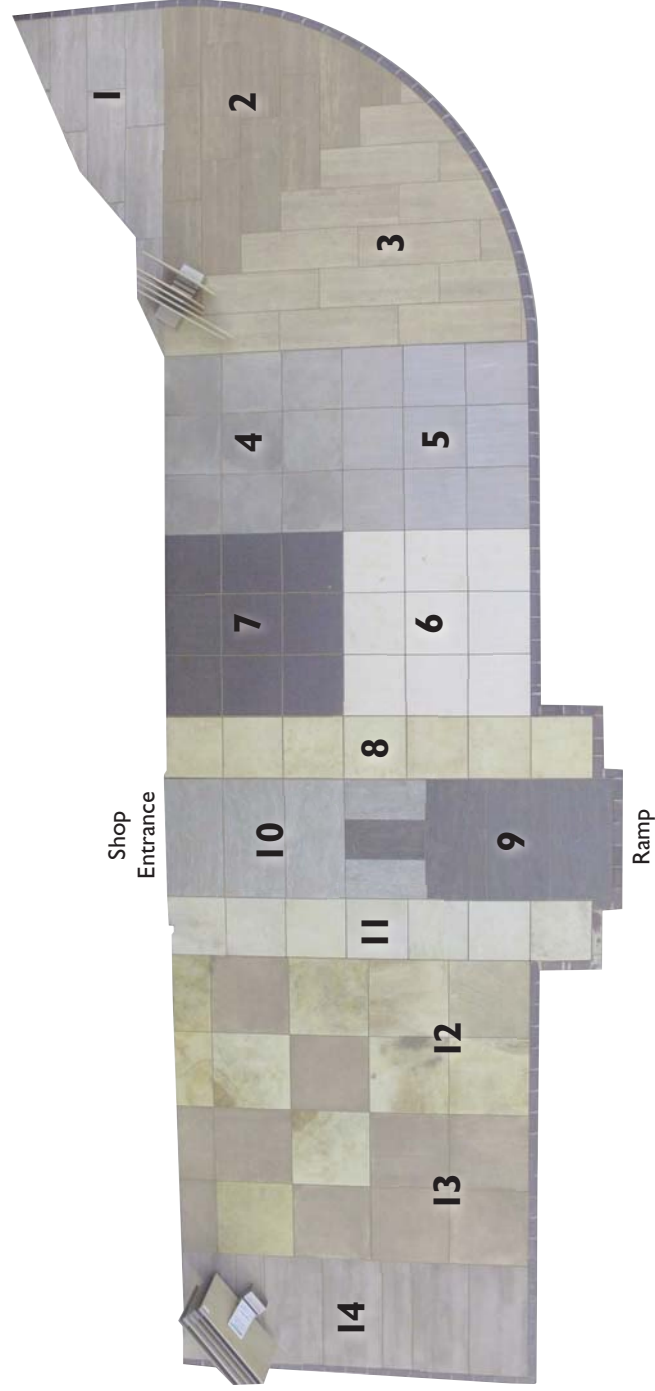

Display area in front of the Landscape Shop

Key to KB Porcelain Display

Albero Range

1. Silvered 1200 x 400 - £70/m²
2. Chestnut 1200 x 400 - £70/m²
3. Oak 1200 x 400 - £70/m²

Moderna Range

4. Discontinued
5. Origin 600 x 600 - £59/m²
6. White 600 x 600 - £59/m²

Petrous Porcelain

7. Anthracite 600 x 600 - £48/m²

Petrous Premium Porcelain

8. Somnium 600 x 600 - £65/m²
9. Liquorice 600 x 1200mm/400 x 800mm - £70/m²
10. Oyster 600 x 1200mm/400 x 800mm - £80/m²

Toscana Range

14. Smoke 600 x 1200mm/300 x 1200mm - £70/m²