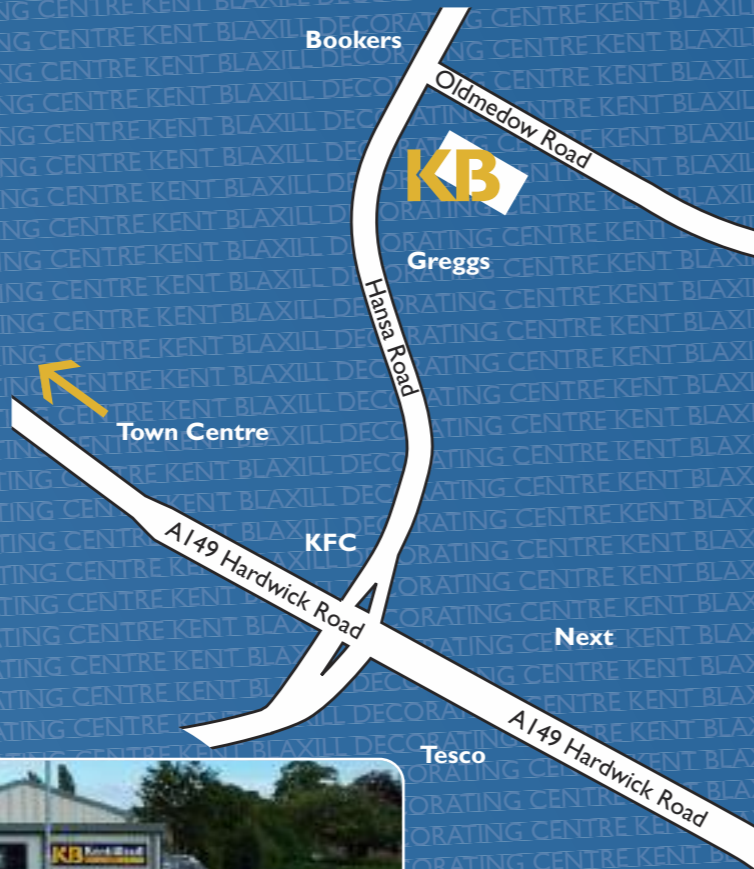

14 Branches across the region delivering decorating materials to the professional decorator. Use your account or Trade Cash Card at any Kent Blaxill branch.

NEW Decorating Centre in Kings Lynn

Armstead Contract Matt
 (DPBAA00775) White
 (DPBAA00785) Magnolia