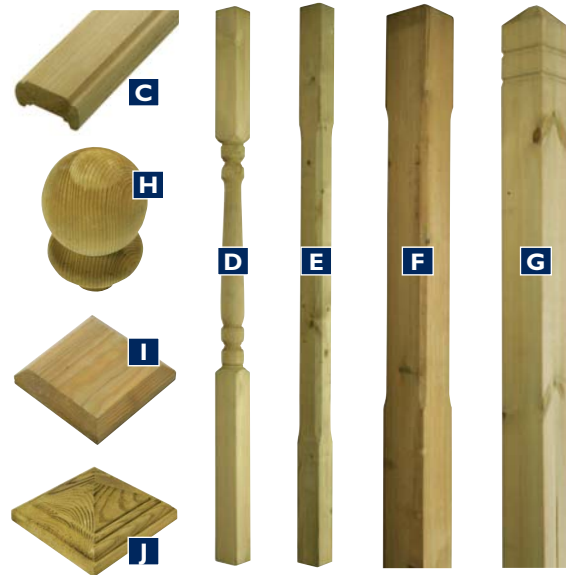

Door Linings

Door Lining Trenched Softwood

BTGAA01324	32 x 115mm 2'9" c/w door stops
BTGAA01328	32 x 175mm 2'9"
	does not c/w door stops
BTGAA01324	32 x 138mm 2'9" c/w door stops

Decking - Softwood

Smooth & Grooved Reversible Decking Boards

A	BTMAA01000	Ex 32mm x 150mm x 3.6m
	BTMAA01001	Ex 32mm x 150mm x 4.8m
B	BTMAA01005	Ex 32mm x 125mm x 3.6m
	BTMAA01006	Ex 32mm x 125mm x 4.8m

Spindles, Newels, Rails

C	Hand/Base Rail	
	BTMAA01050	32 x 66mm x 1800mm
	BTMAA01052	32 x 66mm x 3600mm

D	Turned Spindles	
	BTMAA01060	41 x 41 x 900mm

E	Chamfered Spindle	
	BTMAA01062	41 x 41 x 900mm

F	Chamfered Newel	
	BTMAA01077	90 x 90 x 1200mm
	BTMAA01075	83 x 83 x 1200mm
	BTMAA01076	83 x 83 x 1500mm

G	Patrice Newel	
	BTMAA01083	83 x 83 x 1200mm
	BTMAA01084	83 x 83 x 1500mm

H	BTMAA01131	Ball Cap
I	BTMAA01130	Patrice Cap

J	BTMAA01132	Temple Cap
---	------------	------------

Sawn Timber Stock Profile

Type A Tanalith Tile Batten: 19 x 38mm, 25 x 38mm, 25 x 50mm we aim to keep 4.8m lengths in stock